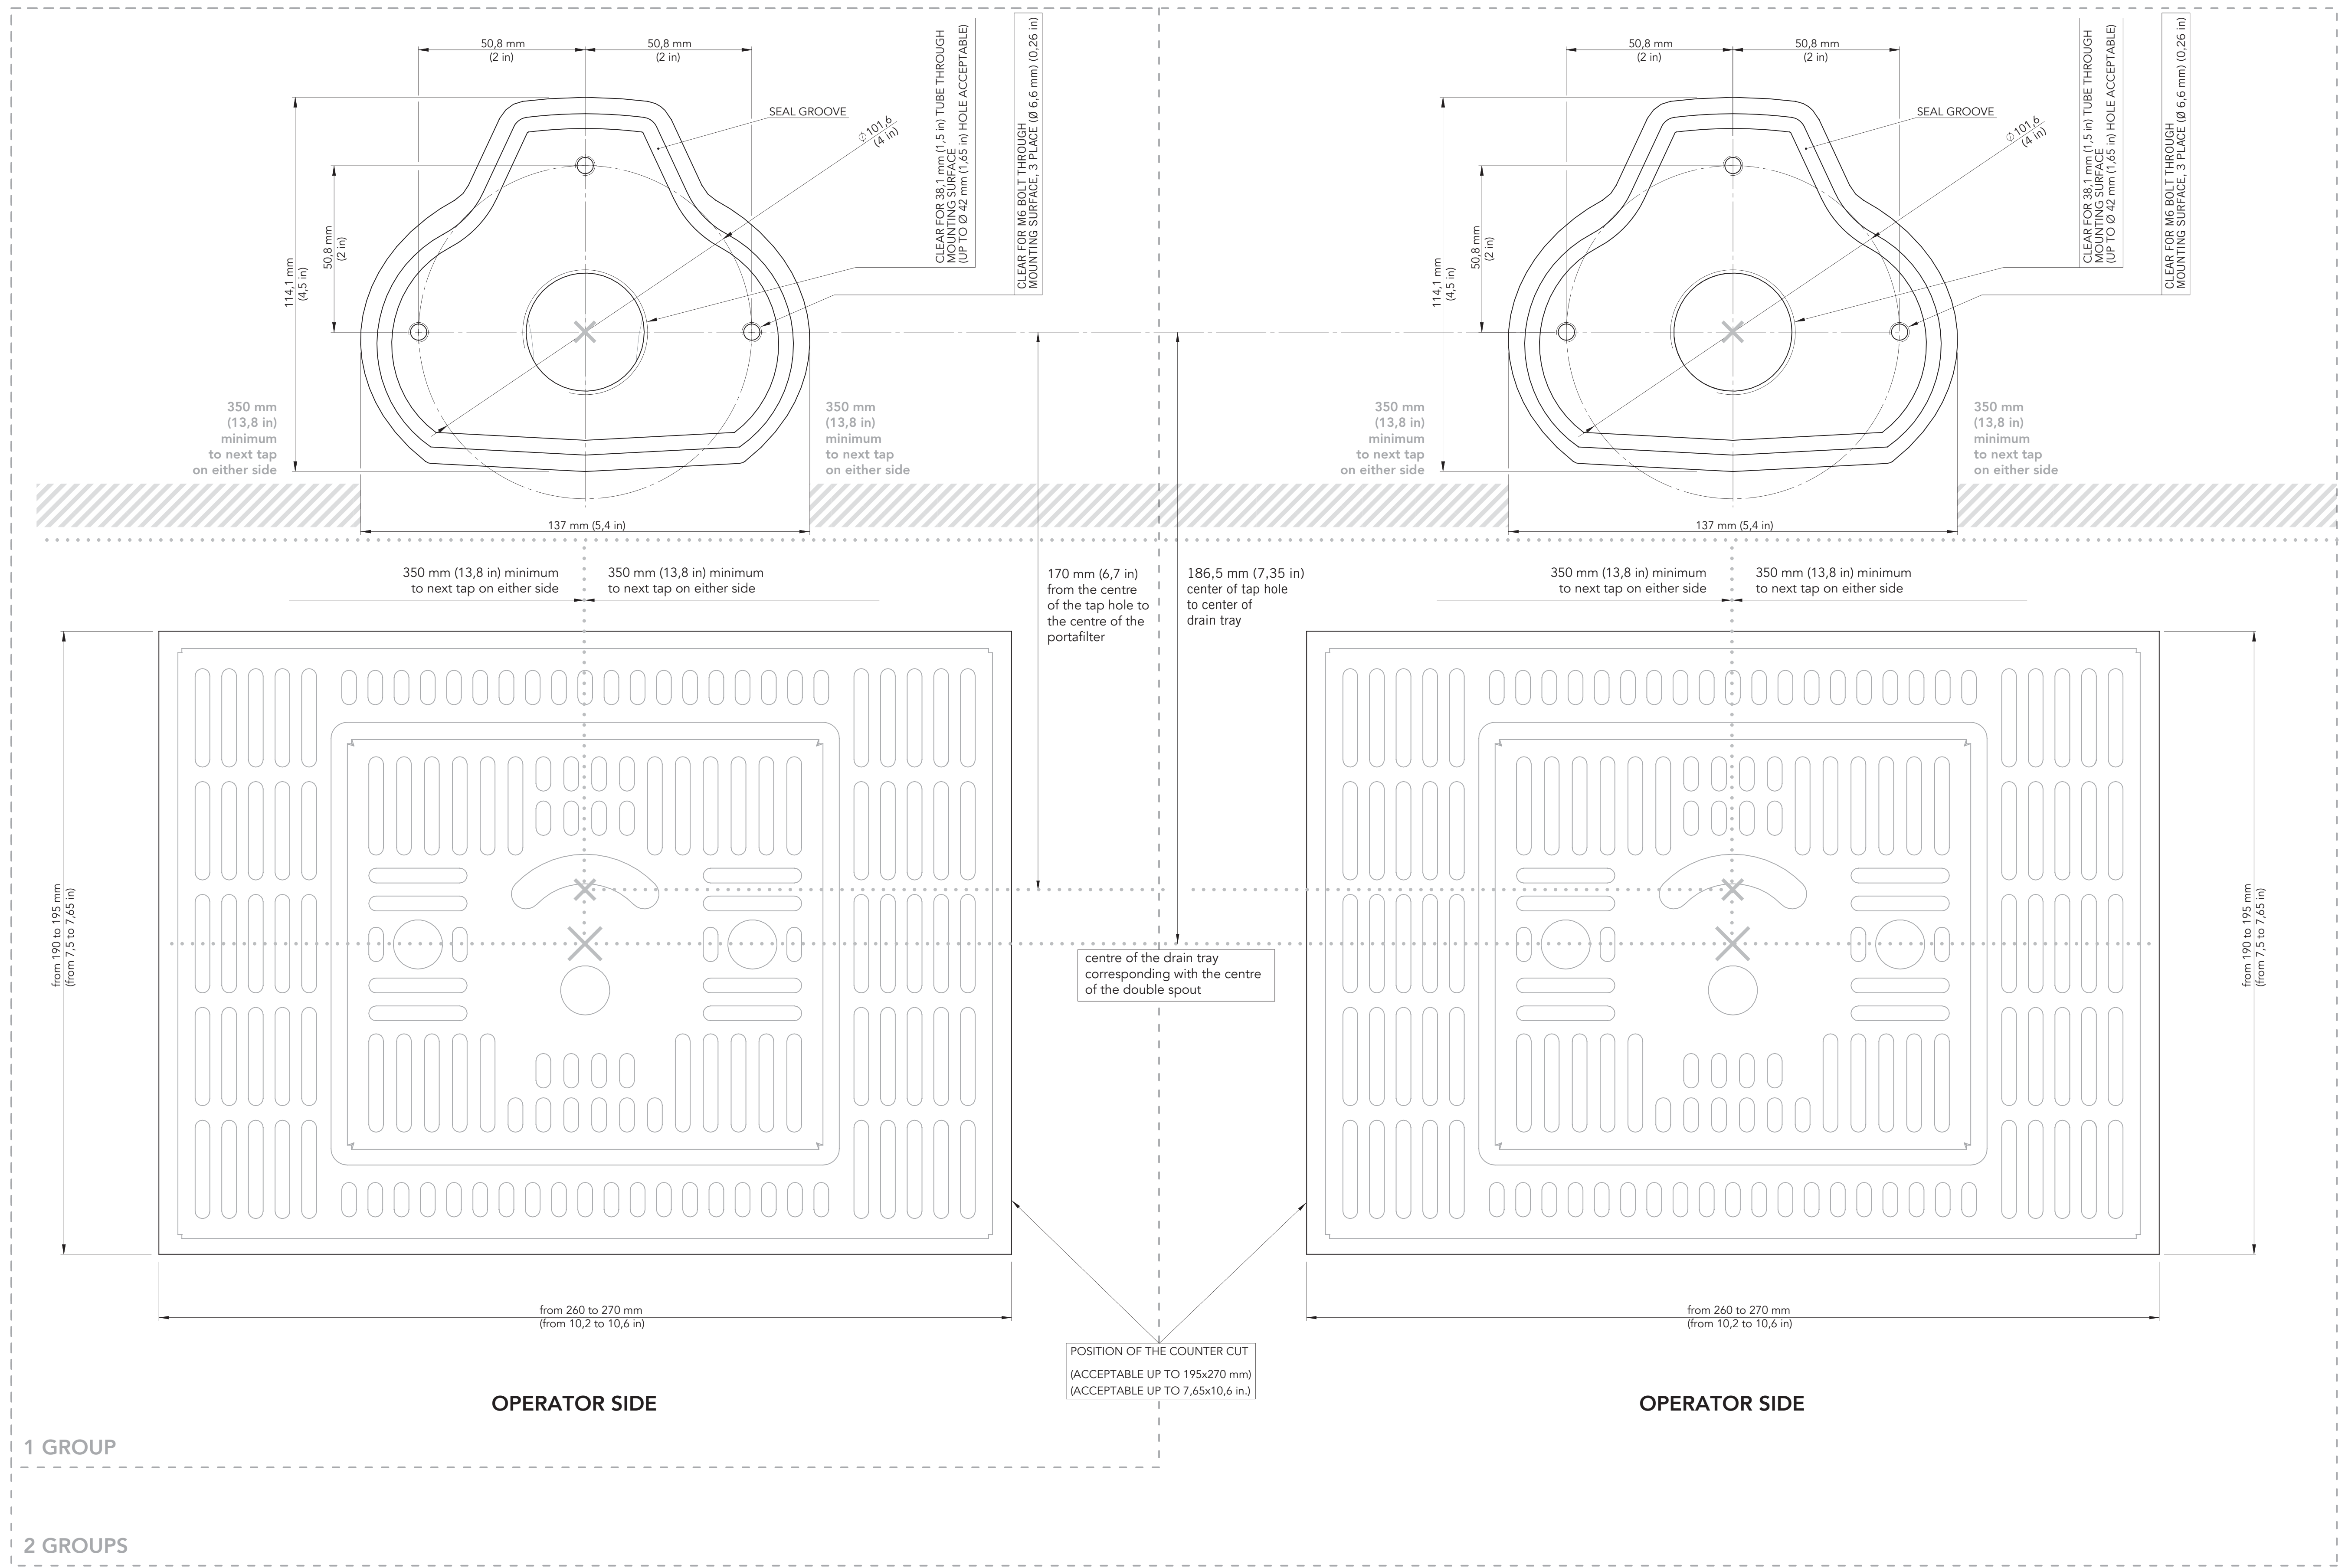

DIMENSIONS ARE IN MILLIMETERS,  
UNLESS OTHERWISE SPECIFIED

PRINT ON A1 SIZE PAPER (841 x 594 mm)

PLEASE CHECK THE PRINTED DIMENSIONS WITH A MEASURING DEVICE PRIOR TO USING THIS TEMPLATE TO CUT YOUR MOUNTING SURFACE