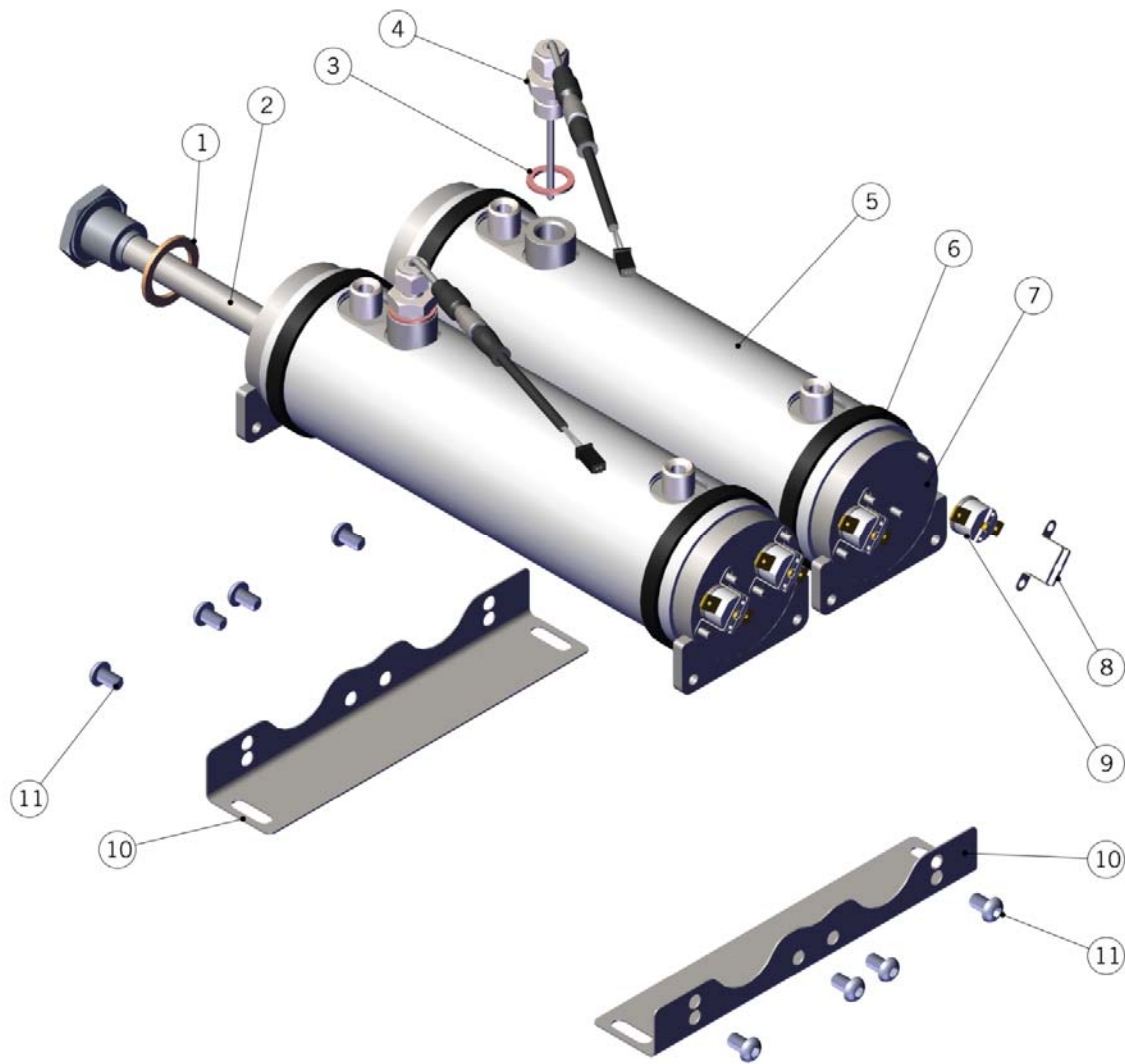

ESPRESSO MODULE SYSTEM	1	M-6005-01	GASKET, UNIFLON FOR CYLINDRICAL HEATING
	2	E-6000-01	COFFEE BOILER HEATING ELEMENT
	3	L100/1A	WASHER 13,5X19X1,5 COPPER
	4	E.1.005	PT1000 TEMPERATURE PROBE
	5	M-6004-01	INSULATION, BREW BOILER
	6	A.5.016.01	PLASTIC FASTENER 750X7.5
	7	A-6001-01	BREW BOILER
	8	F.9.002	STAFFA TERMOSTATO L276/E.5.002
	9	E-5008-01	THERMOSTAT CAMPINI WITHOUT RED PIN
	10	M-5003-01	BRACKET, BOILER MOUNTING, UNIVERSAL
	11	M-0031-01	SCREW M6X8
	Item	Part number	Description