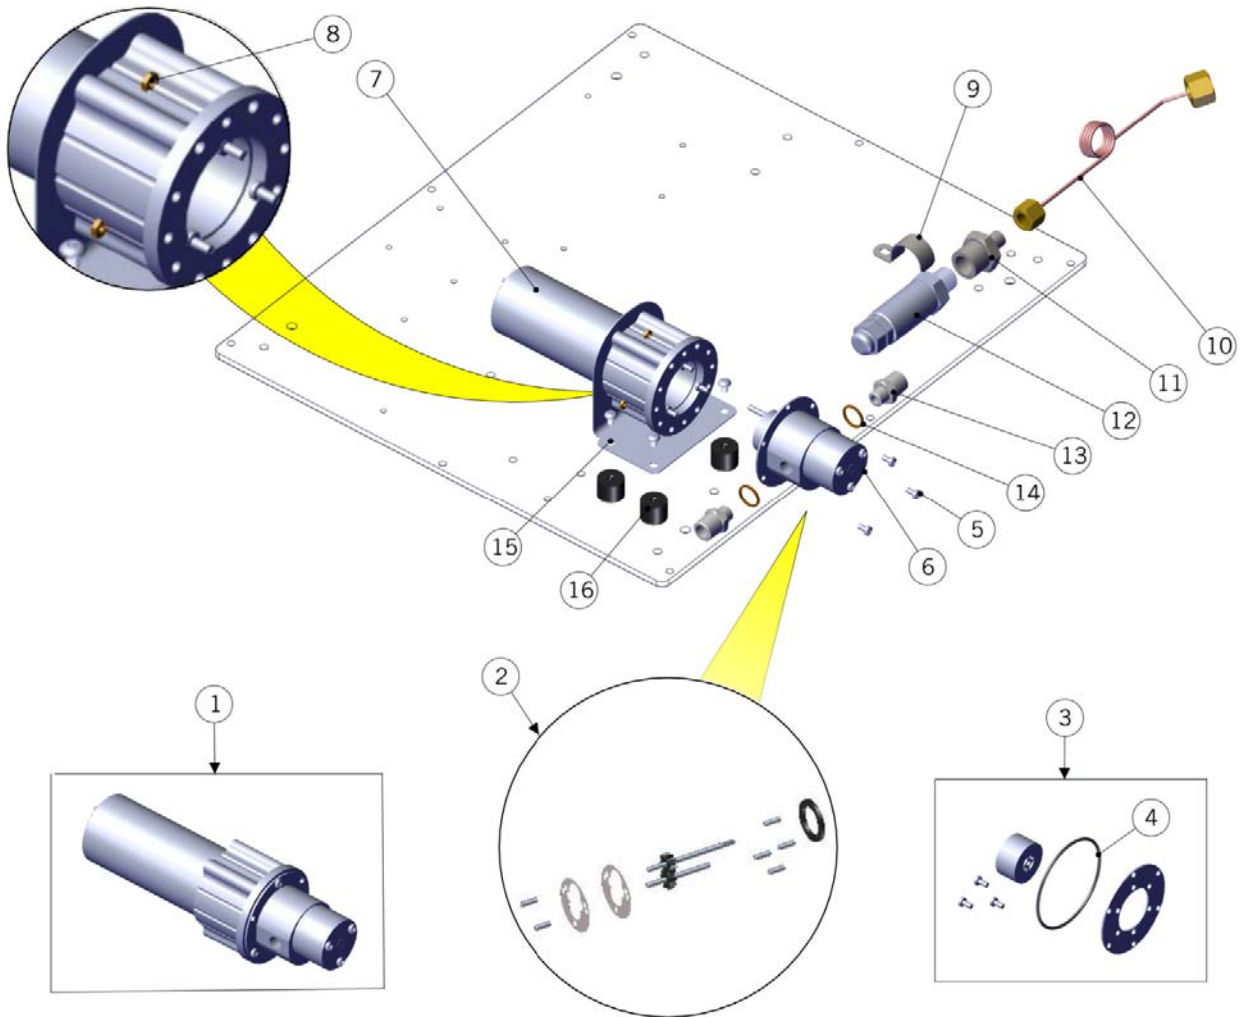

ESPRESSO MODULE SYSTEM	1	E.3.006.C	GEAR PUMP W/MOTOR 2AV W/CONNECTORS
	2	E.3.006.K.01	GEAR MECHANISM KIT FOR GEAR PUMP
	3	E.3.006.KIT.01	FLANGE AND CAP KIT FOR GEAR PUMP
	4	H.1.026	O-RING 25,12X1,78 NATURAL SILICONE 70SH
	5	VITE3X8	SCREW M3X8 PHILLIPS ROUND-PAN S/S A2
	6	E.3.006.R.01	GEAR PUMP WITHOUT MOTOR
	7	E.7.006	MGCS11S MOTORE KAGM42X30I 24V
	8	DADOINOXM3	NUT M3 H2 WR5,5 S/S A2
	9	M-5017-01	TRASDUTTOR BRACKET
	10	TL11/234	TUBE PRESSURE GAUGE - COFFEE B. 2-3-4GR
	11	P-6010-01	ADAPTOR CAPILLAR TRANSDUCER
	12	E-0016-01	PRESSURE TRANSDUCER
	13	L053/1	M G1/8" - M G1/4" FITTING
	14	L100/D	WASHER 10X14X1,5 COPPER
	15	M-0033-01	BRACKET FOR FLUIDOTECH GEAR PUMP
	16	M-0034-01	PUMP DAMPING MOUNT
	Item	Part number	Description