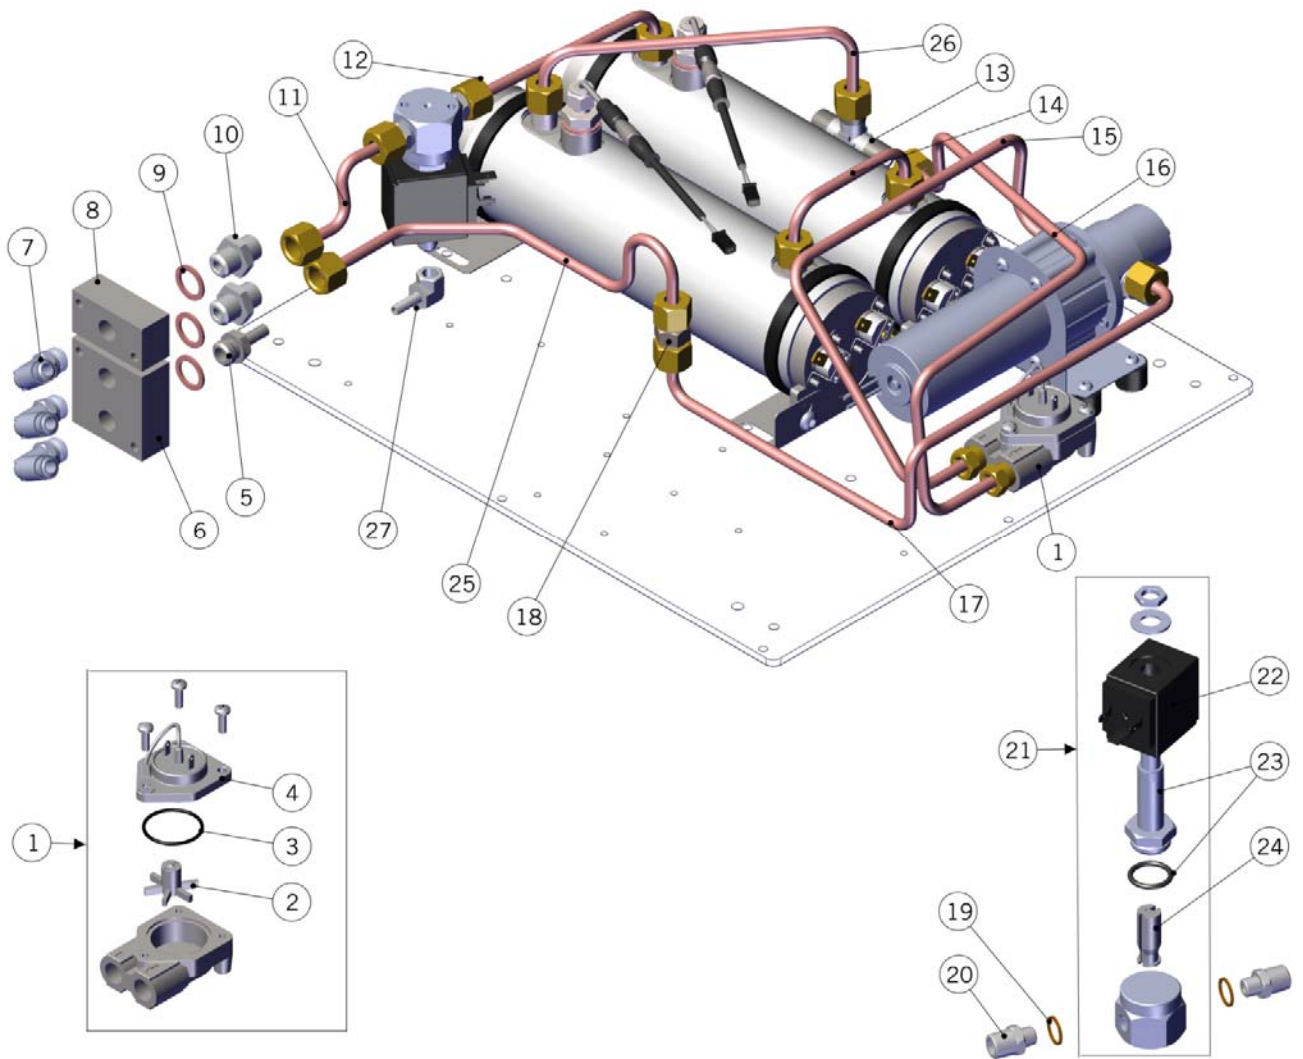

ESPRESSO MODULE SYSTEM	1	LAD070	FLOW METER
	2	LAD070/V	FLOW METER IMPELLER
	3	LAD070/S1	FLOW METER O-RING
	4	LAD070/S	FLOW METER FIELD SENSOR
	5	P-0015-01	"Fitting, 1/4"" stem x 1/4 UNI, push con
	6	P-5001-01	"Manifold, water inlet,5/8"" thickness -
	7	P-0111-01	Fitting, Fractional Tube Elbow with male
	8	P-5002-01	"Manifold, water inlet,5/8"" thickness -
	9	L100/1A	WASHER 13,5X19X1,5 COPPER
	10	L037/3.01	G1/4" NIPPLE FITTING
	11	P-6007-01	TUBE SOLENOID VALVE - MANIFOLD
	12	P-0024-01	Tubo caldaia outlet - elettrovalvola
	13	A.2.002	TEE FITTING R1/4M WR13 BRASS
	14	P-0023-01	Tubo collegamento inlet boiler con outle
	15	P-6004-01	TUBE, PUMP TO FLOW METER
	16	P-6005-01	TUBE, FLOW METER TO TEE FITTING
	17	P-6003-01	TUBE PUMP - CHECK VALVE MODBAR
	18	B.2.008.02	CHECK VALVE GS3 TREATED
	19	L100/D	WASHER 10X14X1,5 COPPER
	20	L053/1	M G1/8" - M G1/4" FITTING
	21	P-0127-01	24V DC SOLENOID ASSEMBLY COMPLETE
	22	B.2.026	COIL FOR MODBAR SOLENOID VALVE
	23	A.5.077	CANOTTO 316L C/O-RING PER EV MODBAR
	24	L100/H	3-WAY SOLENOID VALVE PLUNGER
	25	P-6002-01	TUBE WATER INLET MODBAR - CHECK VALVE
	26	P-6006-01	TRANSDUCER TO BOILER TUBING
	27	P-6028-01	ELBOW FITTING G 1/8 M - G 1/8 F
	Item	Part number	Description