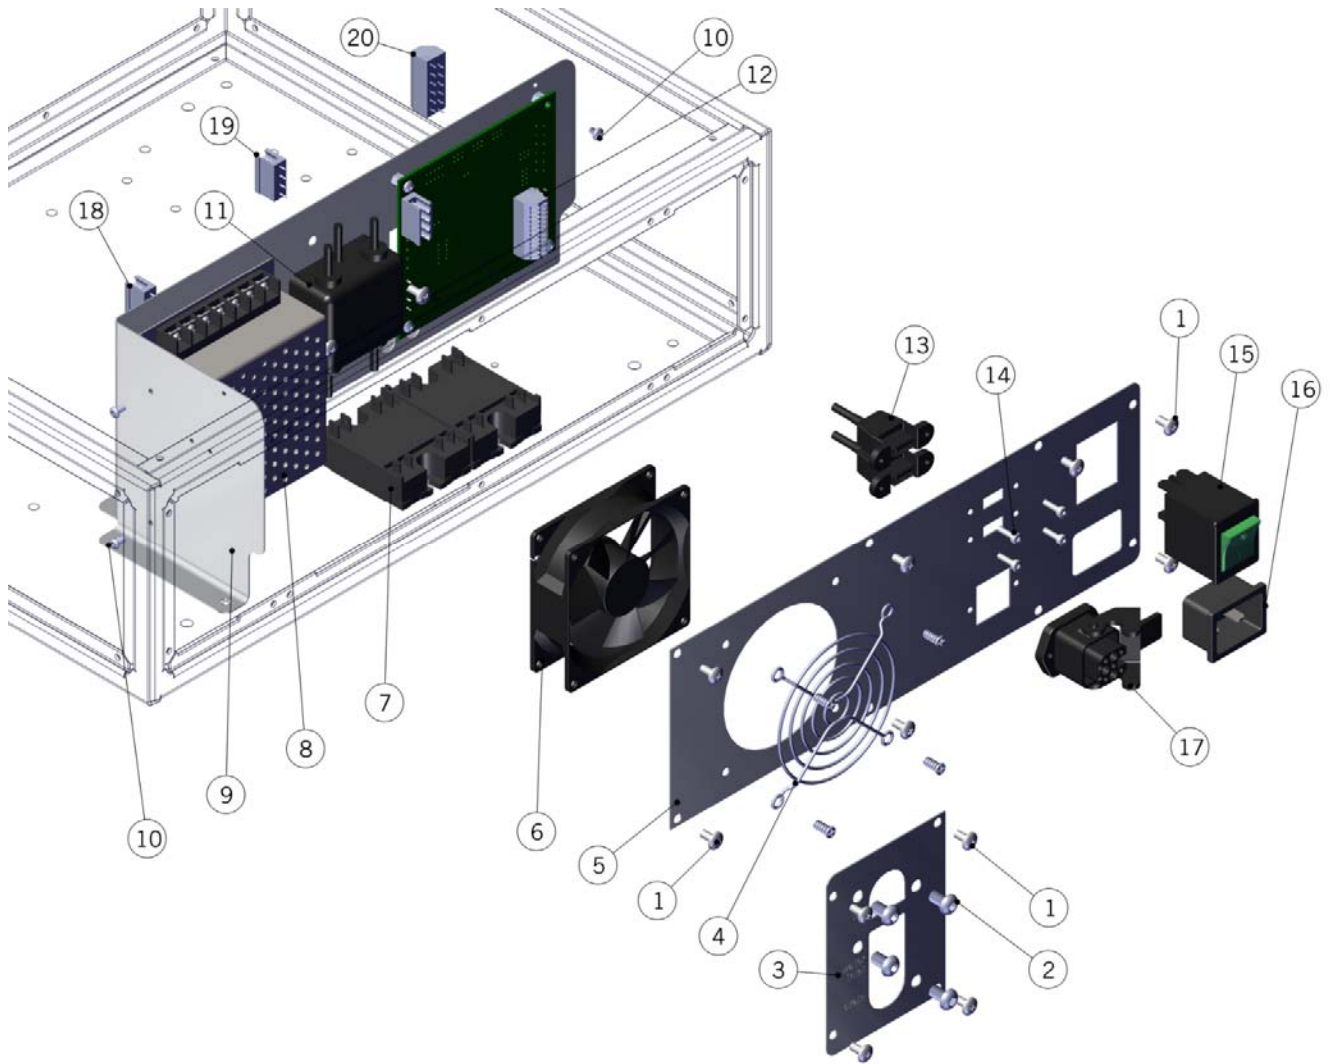

ESPRESSO MODULE SYSTEM	1	R-6002-01	S/S SCREW M4X8
	2	M-0031-01	SCREW M6X8
	3	M-5007-01	PANEL, BREW, WATER INLET, WITH ENGRAVING
	4	M-5019-01	"STEEL FAN GUARD FOR 3.15" (80 MM) FAN"
	5	M-6006-01	PANEL, BREW, ELECTRICAL INLET SQUARE
	6	E-5010-01	FAN, 80X80X25MM, 12V, EFFIZIO, FLUID BAL
	7	E-0126-01	DUAL SOLID STATE RELAY
	8	E-5025-01	POWER SUPPLY, AC-DC, SWITCHING, 15W, 5V,
	9	M-5005-01	PANEL, ELECTRONICS ENCLOSURE FRAME
	10	M-0097-02	SCREW M3X4
	11	E-0127-01	ELECTRICAL FILTER
	12	EA-0006-02	MAIN CIRCUIT BOARD
	13	E-0024-01	USB-A PANEL MOUNT CONNECTOR, 6 CABLE
	14	M-0100-01	SCREW M3X10 HEX HEAD
	15	E-0128-01	MAIN POWER SWITCH
	16	E-0108-01	POWER INLET ADAPTOR
	17	E-5028-01	CONNECTOR, TAP
	18	L334/12	12 STUD TERMINAL BLOCK
	19	E.4.127	MORSETTO FEMMINA 12 PORTE
	20	E.4.128	MORSETTO FEMMINA 4 PORTE
	Item	Part number	Description