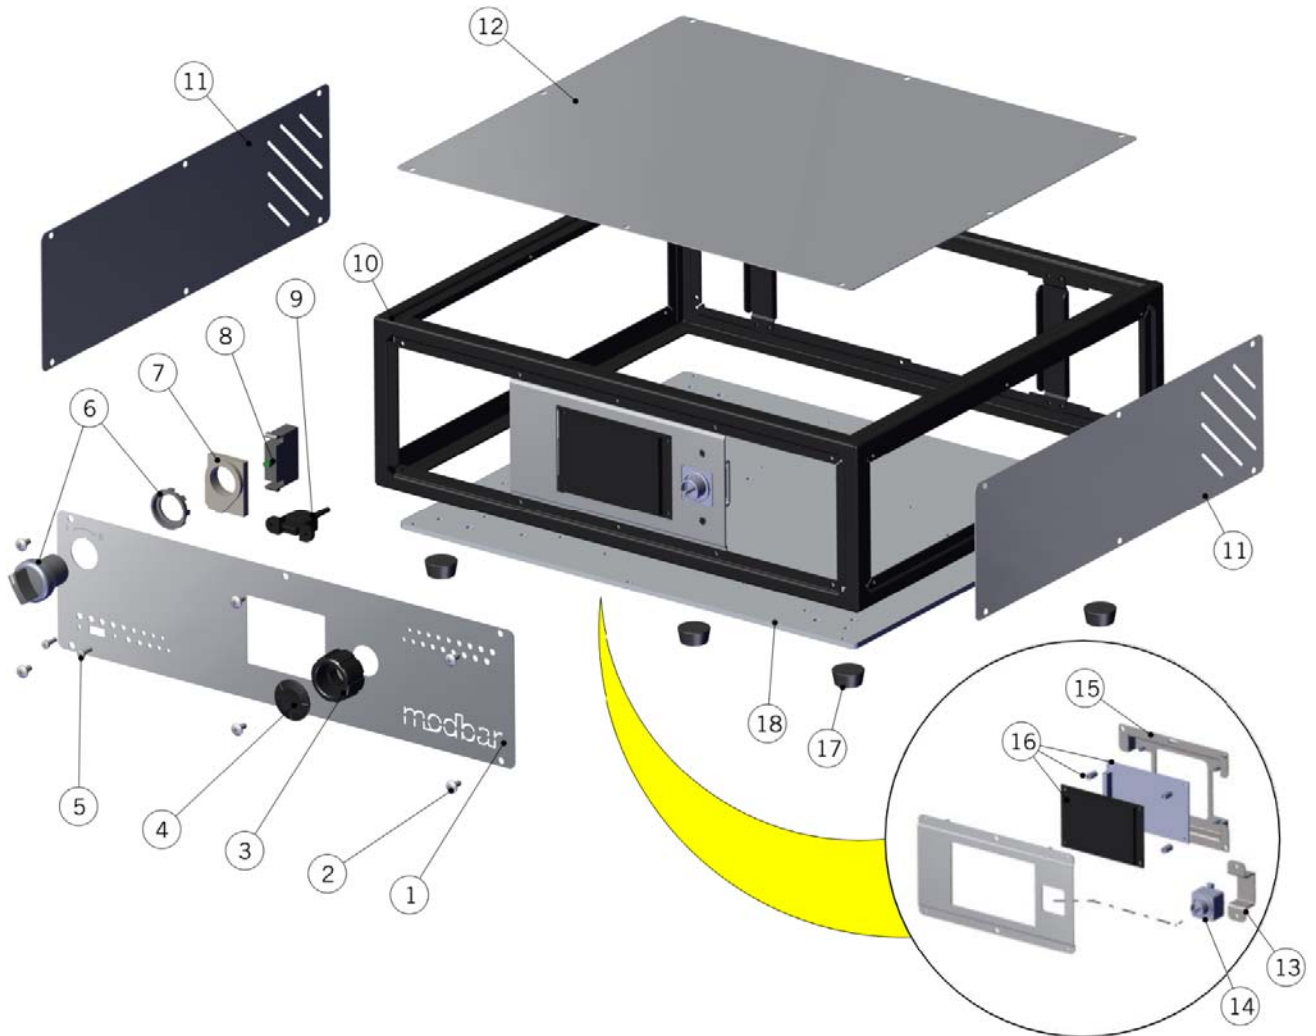

ESPRESSO MODULE SYSTEM 13-14

ESPRESSO MODULE SYSTEM 15-16

ESPRESSO MODULE SYSTEM 17-18

PORTAFILTER ASSEMBLY 19-20

SPECIFICATIONS	Electrical Voltage	V	220-240V
	Weights	Kg	16 (Module) 11,3 (Tap)
		lb	35 (Module) 15 (Tap)
	Wattage	W	3300
	Required Available Amperage	A	14
	Frequency	Hz	50/60
	Capacity	liters	1,2

ESPRESSO TAP SYSTEM	1	M-5001-01	PLATED, ESPRESSO TAP
	2	M-6003-01	"316 STAINLESS STEEL SHOULDER SCREW 1/4"
	3	P-0010-01	TAPPO LATERALE TAP-ESPRESSO
	4	M-0074-01	THREADED TUBE
	5	M-0041-01	M6X50
	6	M-0076-01	"18-8 SS GENERAL PURPOSE FLAT WASHER 1-1
	7	M-5002-01	1.5 -12 MOUNTING NUT, 6061 ALUMINUM
	8	M-0115-01	O-RING, ESPRESSO FONT, BASE SEAL, NITRIL
	9	L106/V.02	S/S DIFFUSER SCREW
	10	F.3.040.01	COFFEE SHOWER SCREEN W/LOGO H6.5
	11	H.3.007	GROUP GASKET SILICONE 71,6/55X8,2
	12	M-0173-01	M5X16
	13	M-0147-01	SPLIT RING WASHER
	14	M-6000-01	MODBAR BAYONET RING
	15	M-0193-01	MAGNET FOR REED SWITCH
	16	982	ESPRESSO ACTUATOR LEVER COMPLETE
	17	EA-0003-03	BREW HEAD CPU W/DISPLAY
	18	M-5016-01	DISPLAY GLASS COVER , ESPRESSO TAP
	19	M-0054-02	BREW HEAD SURROUND
	20	EA-0004-03	BREW HEAD POWER BOARD
	Item	Part number	Description

ESPRESSO TAP SYSTEM	1	M-0173-01	M5x16
	2	M-0147-01	SPLIT RING WASHER
	3	M-6001-01	BREW HEAD
	4	M-5020-01	GASKET, ESPRESSO TAP BREW HEAD GASKET, C
	5	M-5021-01	GASKET, ESPRESSO TAP BREW LEVER BRACKET
	6	M-6002-01	BRACKET, BREW ACTUATOR LEVER
	7	E-0139-01	REED SWITCH
	8	E-5008-01	THERMOSTAT CAMPINI WITHOUT RED PIN
	9	F.9.002	STAFFA TERMOSTATO L276/E.5.002
	10	M-0104-01	SCREW M3X4 PHILIPS HEAD
	11	M-0007-01	GRUB SCREW M6
	12	R-6000-01	SCREW M6X14
	13	M-0004-01	METRIC STAINLESS STEEL LONG-NOSE SPRING
	14	M-0205-01	GASKET, BREW HEAD
	15	R-6001-01	SCREW M5X45 SOCKET CAP
	16	E-0115-01	TERMINAL BLOCK
	17	M-0009-01	SCREW M3X12 SOCKET CAP
	18	E-5023-01	CARTRIDGE HEATER
	19	E.1.005	PT1000 TEMPERATURE PROBE
	20	P-0110-01	FITTING, FRACTIONAL TUBE WITH MALE UNIVE
	21	E-0099-01	PTFE TUBE 1/8-1/4 – 2 MT
	Item	Part number	Description