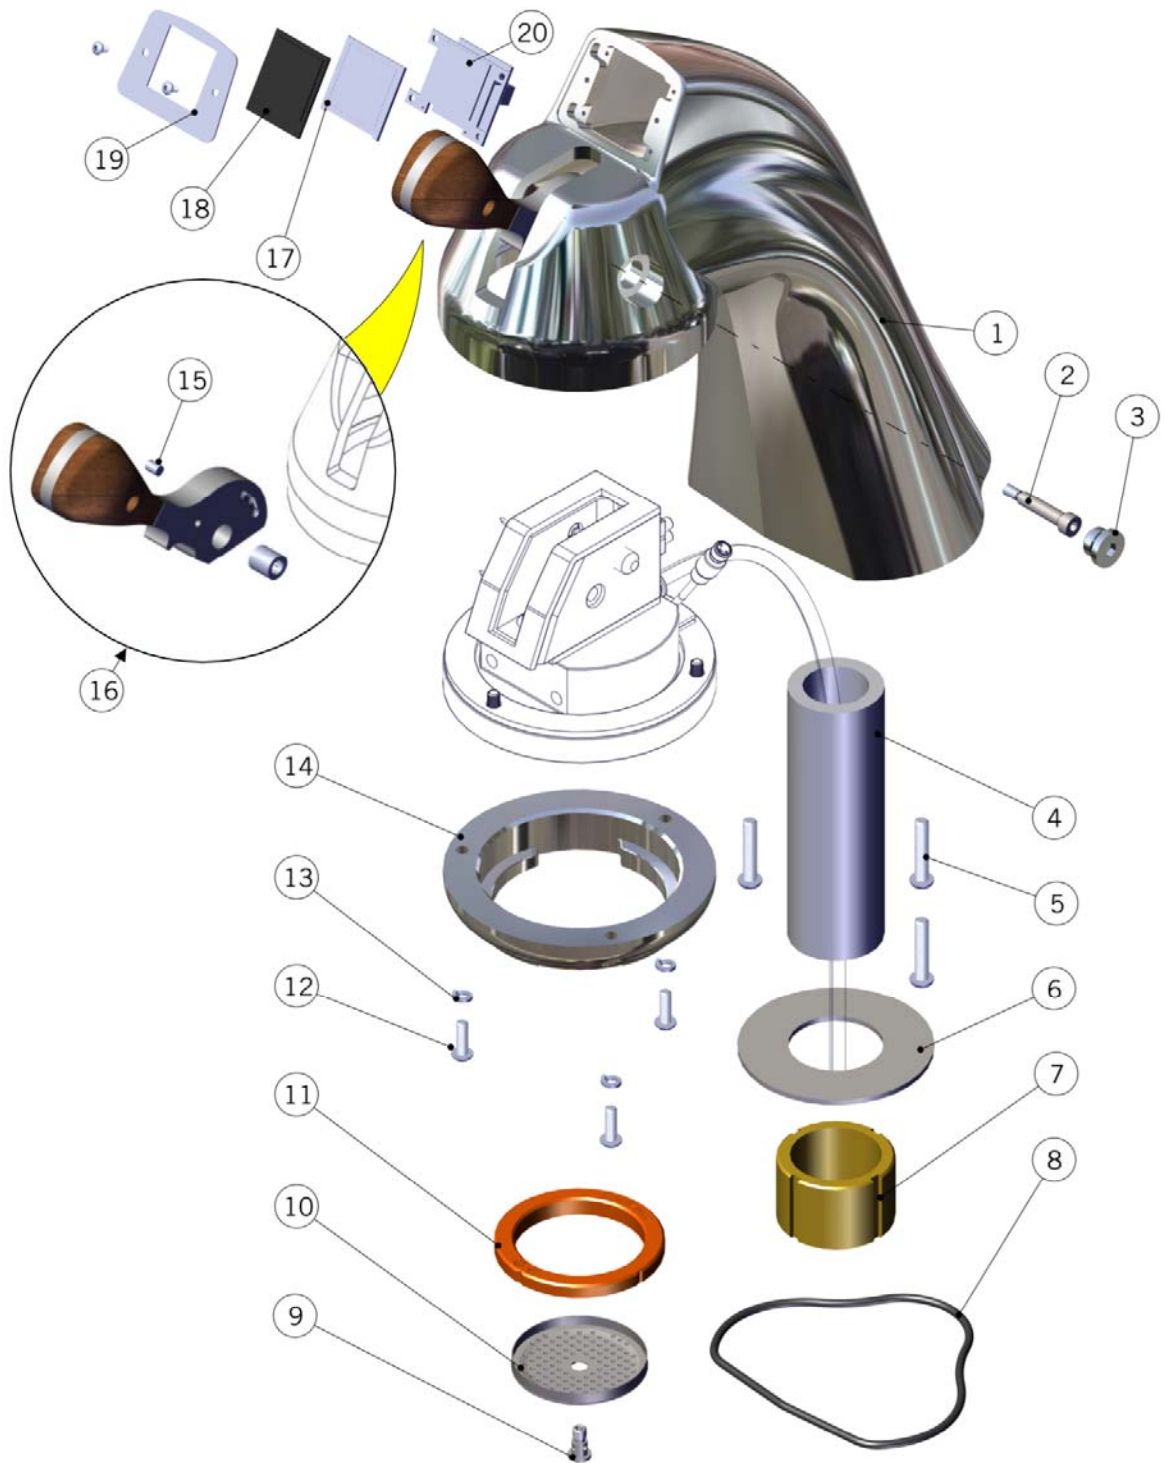

ESPRESSO TAP SYSTEM	1	M-5001-01	PLATED, ESPRESSO TAP
	2	M-6003-01	"316 STAINLESS STEEL SHOULDER SCREW 1/4"
	3	P-0010-01	TAPPO LATERALE TAP-ESPRESSO
	4	M-0074-01	THREADED TUBE
	5	M-0041-01	M6X50
	6	M-0076-01	"18-8 SS GENERAL PURPOSE FLAT WASHER 1-1
	7	M-5002-01	1.5 -12 MOUNTING NUT, 6061 ALUMINUM
	8	M-0115-01	O-RING, ESPRESSO FONT, BASE SEAL, NITRIL
	9	L106/V.02	S/S DIFFUSER SCREW
	10	F.3.040.01	COFFEE SHOWER SCREEN W/LOGO H6.5
	11	H.3.007	GROUP GASKET SILICONE 71,6/55X8,2
	12	M-0173-01	M5X16
	13	M-0147-01	SPLIT RING WASHER
	14	M-6000-01	MODBAR BAYONET RING
	15	M-0193-01	MAGNET FOR REED SWITCH
	16	982	ESPRESSO ACTUATOR LEVER COMPLETE
	17	EA-0003-03	BREW HEAD CPU W/DISPLAY
	18	M-5016-01	DISPLAY GLASS COVER , ESPRESSO TAP
	19	M-0054-02	BREW HEAD SURROUND
	20	EA-0004-03	BREW HEAD POWER BOARD
	Item	Part number	Description

ESPRESSO TAP SYSTEM	1	M-0173-01	M5x16
	2	M-0147-01	SPLIT RING WASHER
	3	M-6001-01	BREW HEAD
	4	M-5020-01	GASKET, ESPRESSO TAP BREW HEAD GASKET, C
	5	M-5021-01	GASKET, ESPRESSO TAP BREW LEVER BRACKET
	6	M-6002-01	BRACKET, BREW ACTUATOR LEVER
	7	E-0139-01	REED SWITCH
	8	E-5008-01	THERMOSTAT CAMPINI WITHOUT RED PIN
	9	F.9.002	STAFFA TERMOSTATO L276/E.5.002
	10	M-0104-01	SCREW M3X4 PHILIPS HEAD
	11	M-0007-01	GRUB SCREW M6
	12	R-6000-01	SCREW M6X14
	13	M-0004-01	METRIC STAINLESS STEEL LONG-NOSE SPRING
	14	M-0205-01	GASKET, BREW HEAD
	15	R-6001-01	SCREW M5X45 SOCKET CAP
	16	E-0115-01	TERMINAL BLOCK
	17	M-0009-01	SCREW M3X12 SOCKET CAP
	18	E-5023-01	CARTRIDGE HEATER
	19	E.1.005	PT1000 TEMPERATURE PROBE
	20	P-0110-01	FITTING, FRACTIONAL TUBE WITH MALE UNIVE
	21	E-0099-01	PTFE TUBE 1/8-1/4 – 2 MT
	Item	Part number	Description