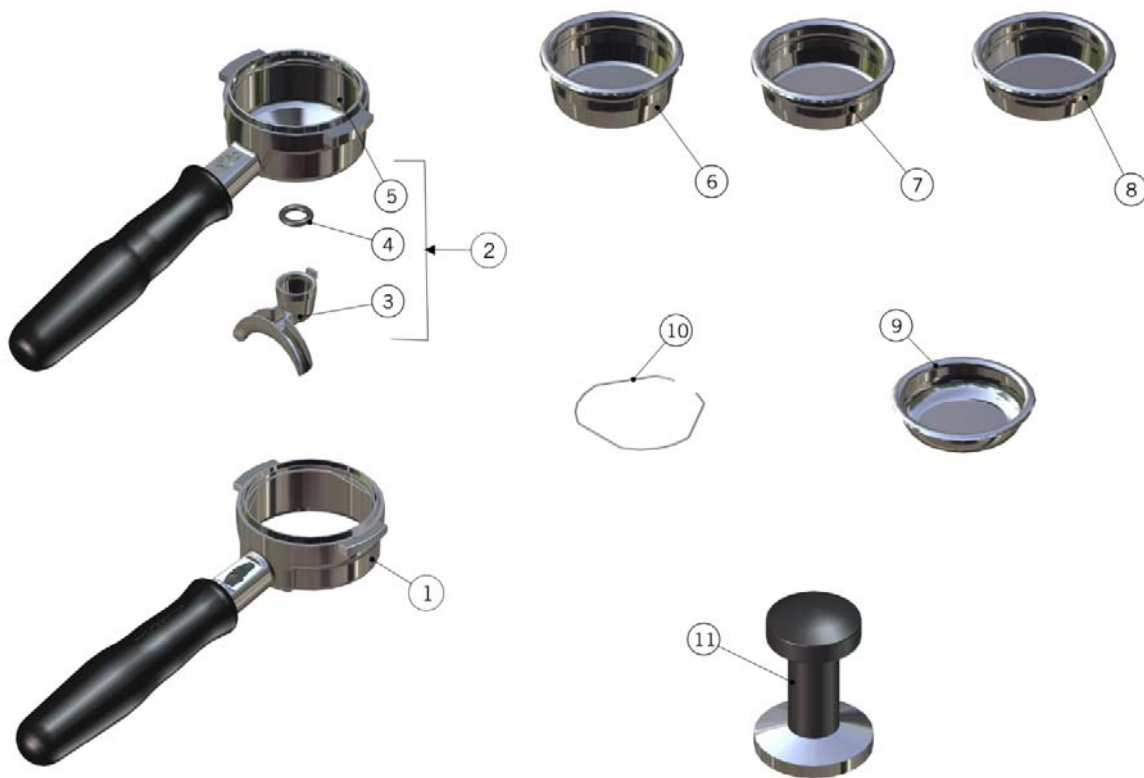

PORTAFILTER ASSEMBLY	1	L111/X	NAKED PORTAFILTER
	2	L111/2NAC	S/S PORTAFILTER WITH 2 CUP SPOUT
	3	A.5.014.01	S/S DOUBLE SPOUT
	4	H.1.017.02	O-RING 3,53X9,12 EPDM 70 ShA
		H.1.017	O-RING 9,23x3,37 EPDM FDA
	5	L111/SS.R	STAINLESS STEEL PORTAFILTER WITH HANDLE
	6	F.3.026.01	FILTER BASKET 21G S/S
	7	F.3.027.01	FILTER BASKET 17G S/S
	8	F.3.028.01	FILTER BASKET 14G S/S
	9	L115/C	BLIND FILTER
	10	L113	SPRING D WIRE1,1 S/S FILTER LOCK
	11	F.3.031.01	ANODIZED DOUBLE TAMPER S/S US VERSION
Item	Part number	Description