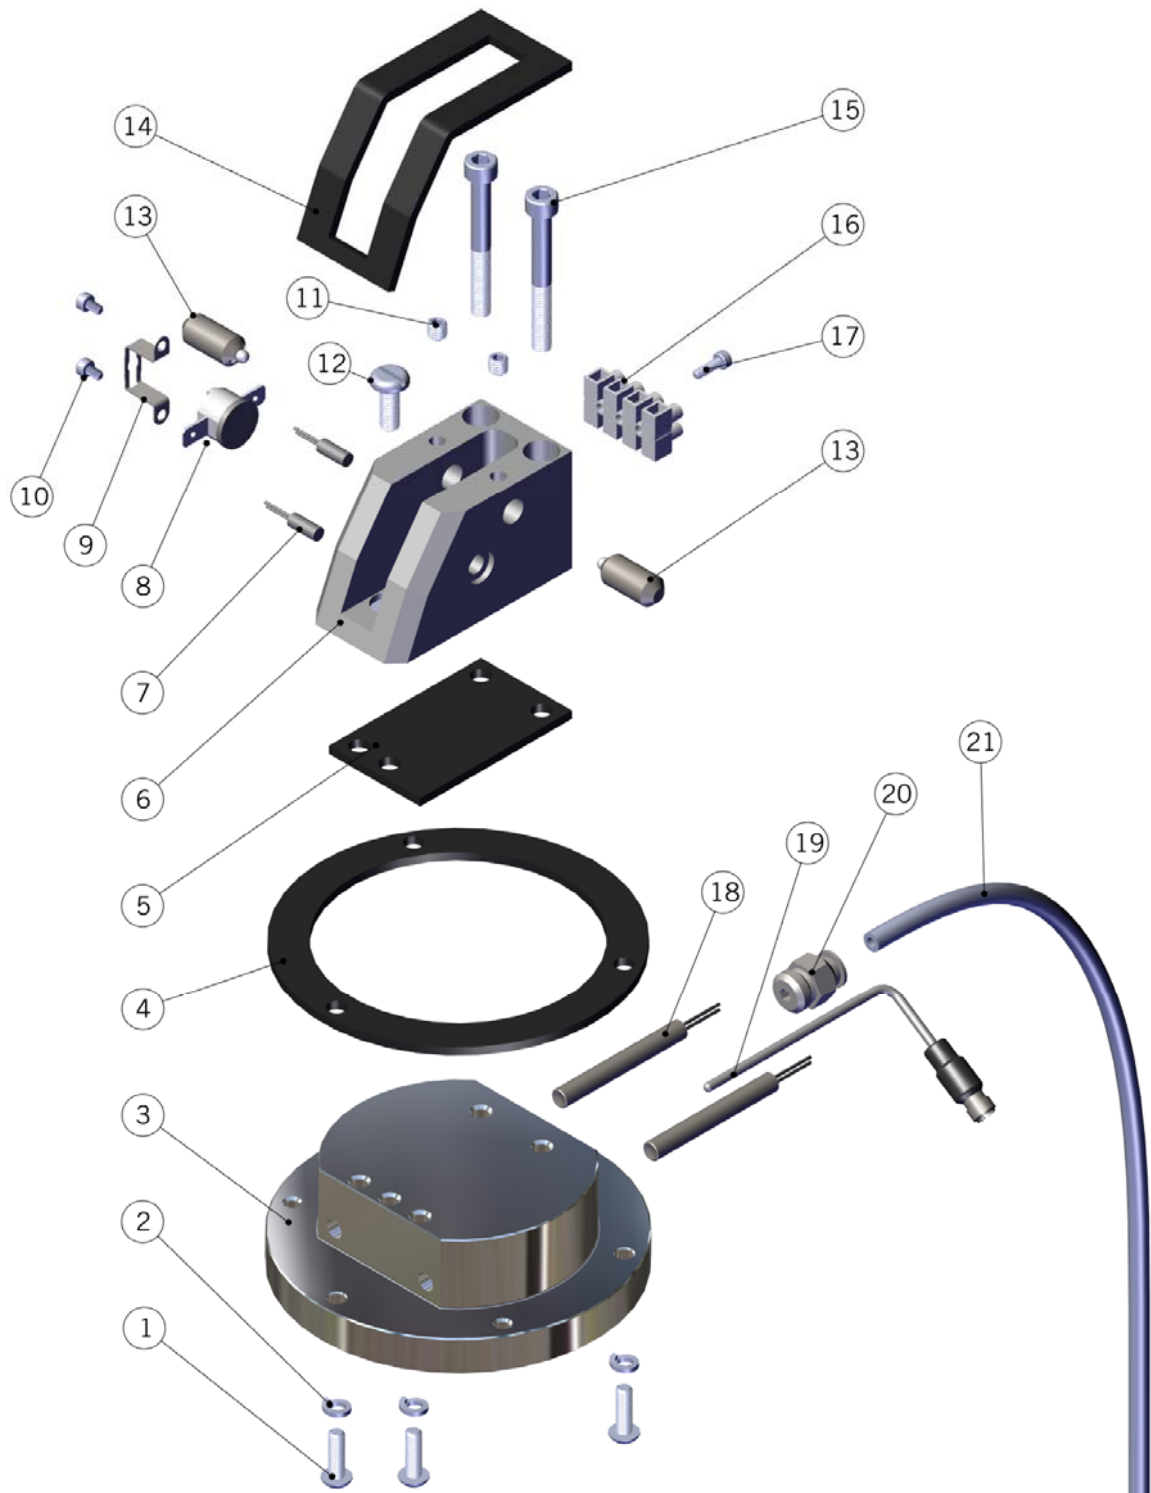

ESPRESSO TAP SYSTEM	1	M-5001-01	PLATED, ESPRESSO TAP
	2	M-6003-01	"316 STAINLESS STEEL SHOULDER SCREW 1/4"
	3	P-0010-01	TAPPO LATERALE TAP-ESPRESSO
	4	M-0074-01	THREADED TUBE
	5	M-0041-01	M6X50
	6	M-0076-01	"18-8 SS GENERAL PURPOSE FLAT WASHER 1-1
	7	M-5002-01	1.5 -12 MOUNTING NUT, 6061 ALUMINUM
	8	M-0115-01	O-RING, ESPRESSO FONT, BASE SEAL, NITRIL
	9	L106/V.02	S/S DIFFUSER SCREW
	10	F.3.040.01	COFFEE SHOWER SCREEN W/LOGO H6.5
	11	H.3.007	GROUP GASKET SILICONE 71,6/55X8,2
	12	M-0173-01	M5X16
	13	M-0147-01	SPLIT RING WASHER
	14	M-6000-01	MODBAR BAYONET RING
	15	M-0193-01	MAGNET FOR REED SWITCH
	16	982	ESPRESSO ACTUATOR LEVER COMPLETE
	17	EA-0003-03	BREW HEAD CPU W/DISPLAY
	18	M-5016-01	DISPLAY GLASS COVER , ESPRESSO TAP
	19	M-0054-02	BREW HEAD SURROUND
	20	EA-0004-03	BREW HEAD POWER BOARD
	Item	Part number	Description

ESPRESSO TAP SYSTEM	1	M-0173-01	M5x16
	2	M-0147-01	SPLIT RING WASHER
	3	M-6001-01	BREW HEAD
	4	M-5020-01	GASKET, ESPRESSO TAP BREW HEAD GASKET, C
	5	M-5021-01	GASKET, ESPRESSO TAP BREW LEVER BRACKET
	6	M-6002-01	BRACKET, BREW ACTUATOR LEVER
	7	E-0139-01	REED SWITCH
	8	E-5008-01	THERMOSTAT CAMPINI WITHOUT RED PIN
	9	F.9.002	STAFFA TERMOSTATO L276/E.5.002
	10	M-0104-01	SCREW M3X4 PHILIPS HEAD
	11	M-0007-01	GRUB SCREW M6
	12	R-6000-01	SCREW M6X14
	13	M-0004-01	METRIC STAINLESS STEEL LONG-NOSE SPRING
	14	M-0205-01	GASKET, BREW HEAD
	15	R-6001-01	SCREW M5X45 SOCKET CAP
	16	E-0115-01	TERMINAL BLOCK
	17	M-0009-01	SCREW M3X12 SOCKET CAP
	18	E-5023-01	CARTRIDGE HEATER
	19	E.1.005	PT1000 TEMPERATURE PROBE
	20	P-0110-01	FITTING, FRACTIONAL TUBE WITH MALE UNIVE
	21	E-0099-01	PTFE TUBE 1/8-1/4 – 2 MT
	Item	Part number	Description