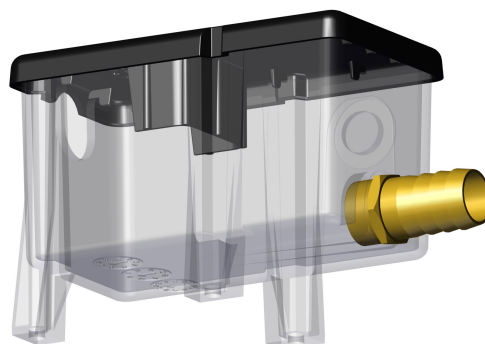

MODBAR TECHNICAL BULLETIN
#23
Modbar AV drain box cover

Dear Modbar family member,

AV modules will now come with a modified drain box cover. The new cover directs the water downwards, reducing the likelihood that water will escape during backflushing of the second tap.

The original part code **F.1.116** will be replaced with part code **F.1.116.01**.

This change will be introduced from serial number **MB001214**. The new cover is completely interchangeable with the original.