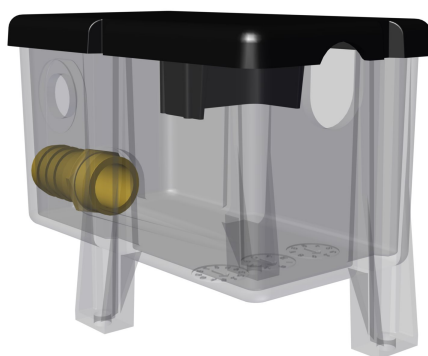

MODBAR TECHNICAL BULLETIN
#23
Modbar AV drain box cover

Dear Modbar family member,

AV modules will now come with a modified drain box cover. The new cover directs the water downwards, reducing the likelihood that water will escape during backflushing of the second tap.

The original part code **F.1.116** will be replaced with part code **F.1.116.01**.

This change will be introduced from serial number **MB001214**. The new cover is completely interchangeable with the original.