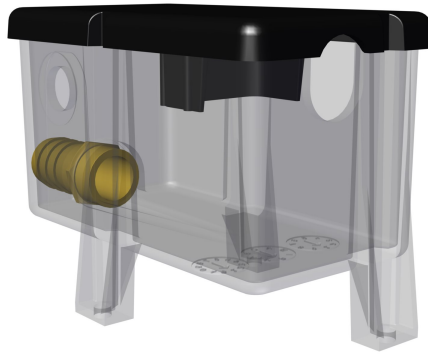

MODBAR TECHNICAL BULLETIN  
#23  
Modbar AV Drainbox cover

Dear Modbar family member,

AV modules will now come with a modified drain box cover. The new cover directs the water downwards, reducing the likelihood that water will escape during backflushing of the second tap.

The original part code **F.1.116** will be replaced with part code **F.1.116.01**.

This change will be introduced from serial number AV0003004. The new cover is completely interchangeable with the original.