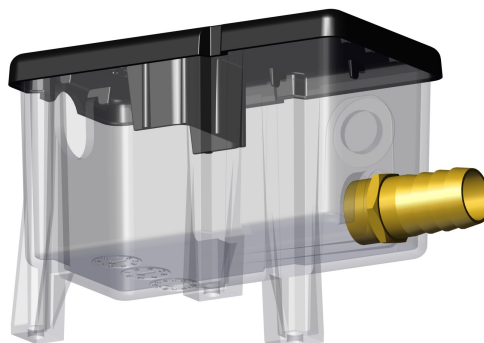

MODBAR TECHNICAL BULLETIN  
#23  
Modbar AV Drainbox cover

Dear Modbar family member,

AV modules will now come with a modified drain box cover. The new cover directs the water downwards, reducing the likelihood that water will escape during backflushing of the second tap.

The original part code **F.1.116** will be replaced with part code **F.1.116.01**.

This change will be introduced from serial number AV0003004. The new cover is completely interchangeable with the original.