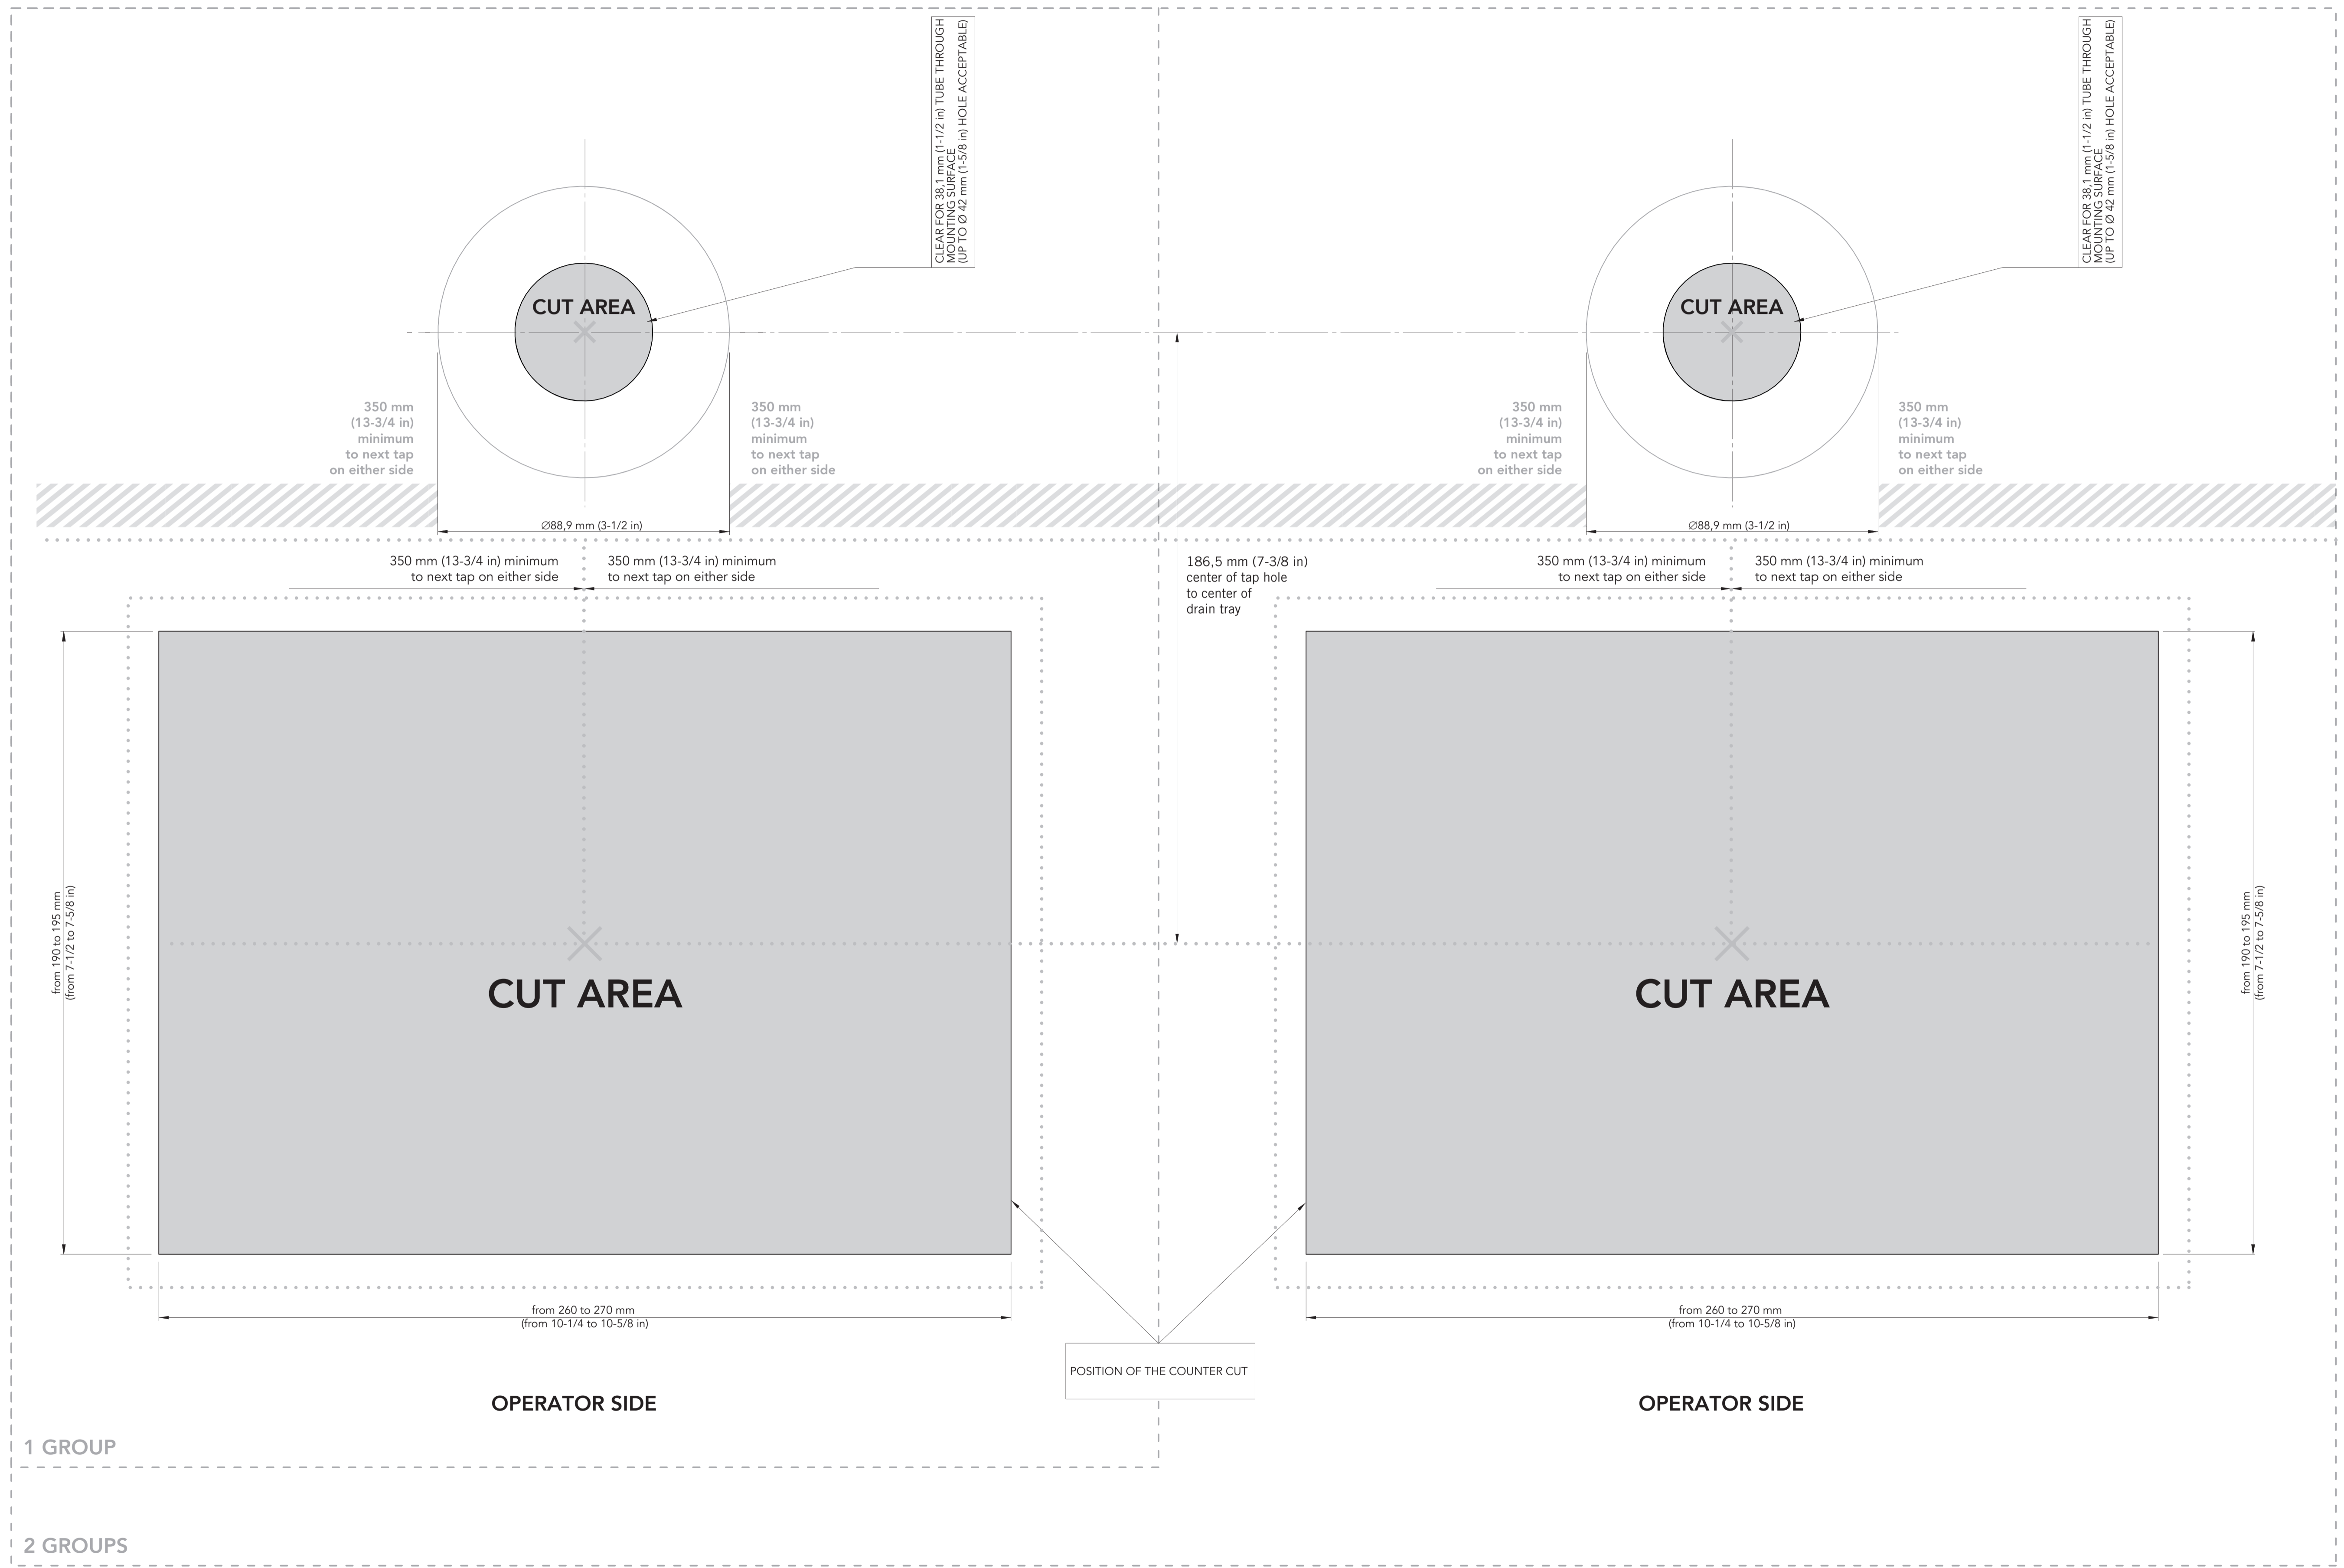

DIMENSIONS ARE IN MILLIMETERS,
UNLESS OTHERWISE SPECIFIED

PRINT ON A1 SIZE PAPER (841 x 594 mm)

PLEASE CHECK THE PRINTED DIMENSIONS
WITH A MEASURING DEVICE PRIOR TO USING
THIS TEMPLATE TO CUT YOUR MOUNTING SURFACE